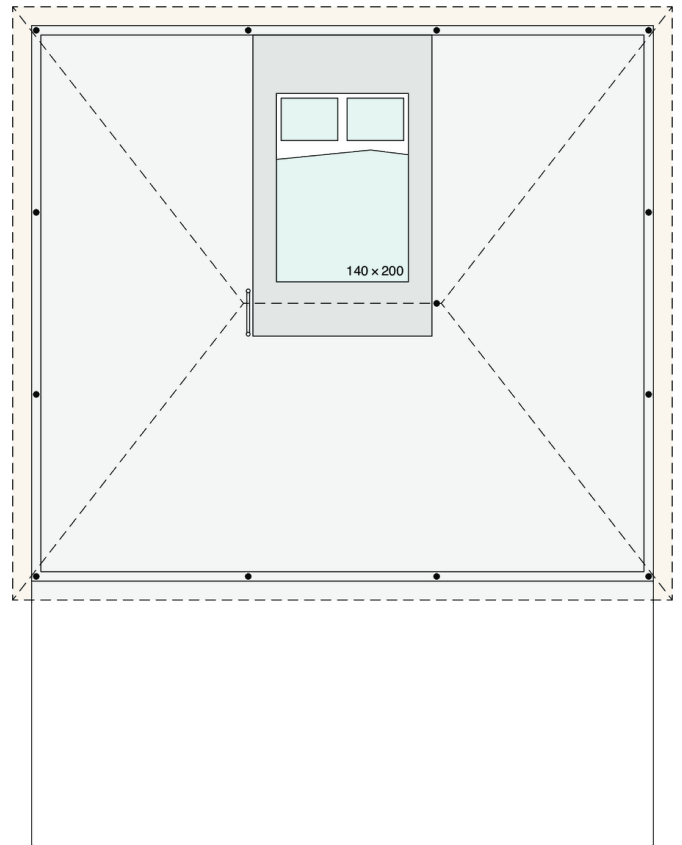

Boutique B05 FAMILY

Facade:

Boutique XL fasada

Layout:

Boutique XL Family

Layout 2:

Boutique XL Family mansarda

A1 GENERAL

Length interior/exterior	6,6/7,62
Width interior/exterior	5,9/6,9
Height interior/exterior	3,89/4,67
Area	39+7
Number of beds	6
Number of bedrooms	3
Number of bathrooms	1
Loft bedroom	X
Kitchen	-
Transport length	5,9
Transport width	2,3
Transport height	2,55