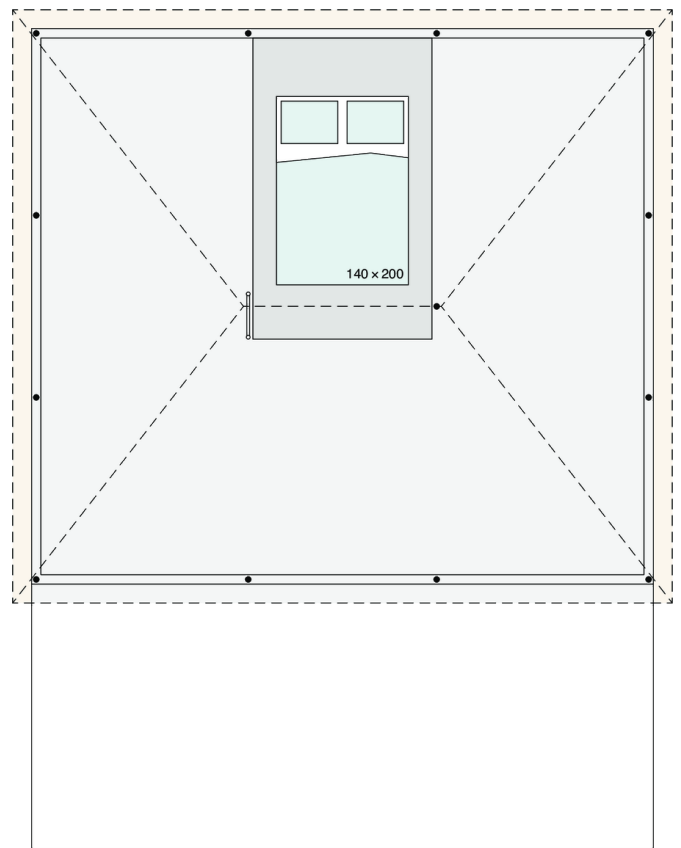

# Boutique B05 FAMILY

**Facade:**

**Boutique XL fasada**

**Layout:**

**Boutique XL Family**

**Layout 2:**

**Boutique XL Family mansarda**

**A1 GENERAL**

Length interior/exterior	6,6/7,62
Width interior/exterior	5,9/6,9
Height interior/exterior	3,89/4,67
Area	39+7
Number of beds	6
Number of bedrooms	3
Number of bathrooms	1
Kitchen	-
Loft bedroom	X
Transport length	5,9
Transport width	2,3
Transport height	2,55