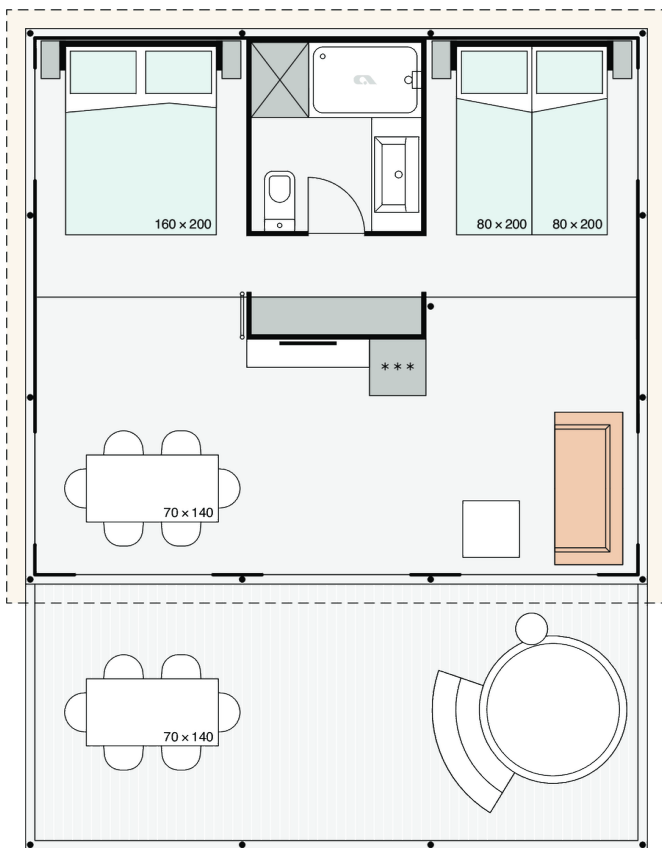

# Boutique B05 FAMILY

**Facade:**

**Boutique XL fasada**

**Layout:**

**Boutique XL Family**

**Layout 2:**

**Boutique XL Family mansarda**

**A1 GENERAL**

Length interior/exterior	6,6/7,62
Width interior/exterior	5,9/6,9
Height interior/exterior	3,89/4,67
Area	39+7
Number of beds	6
Number of bedrooms	3
Number of bathrooms	1
Kitchen	-
Loft bedroom	X
Transport length	5,9
Transport width	2,3
Transport height	2,55

## C6 BATHROOM

Shower cabin	120x80
Shower sliding doors with security glass	X
Shower PVC wall	X
Shower rail with sliding shower holder	X
Wash-stand with mixer tap	X
Mirror in bathroom	X
Ceramic toilet with toilet seat	X
Ceramic Toilet tank with saving function	X
Toilet roll holder	X
Hangers in bathroom (2 pcs)	X
Hairdryer in bathroom	O
Extractor fan in bathroom	X