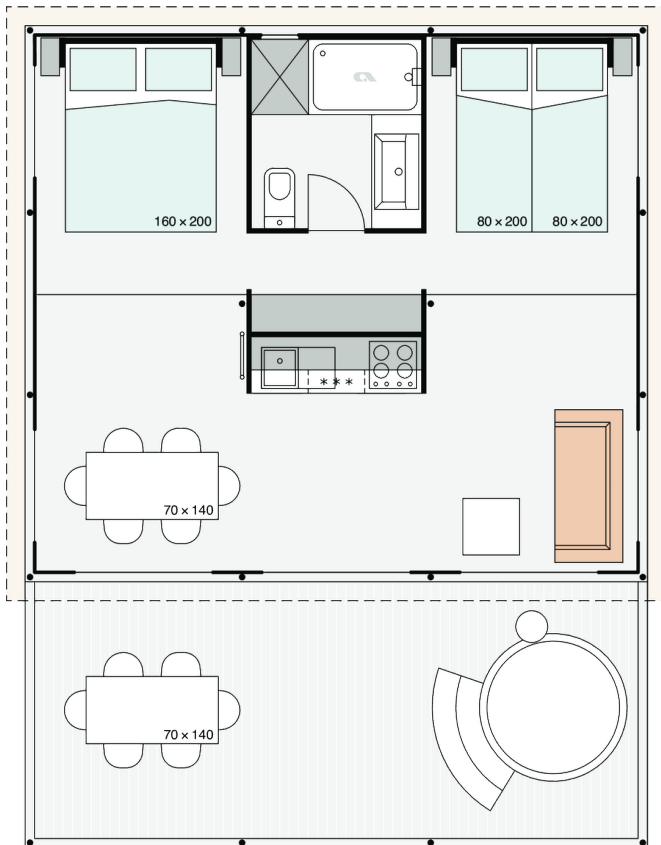

Boutique B05 FAMILY+

Facade:

Boutique XL fasada

Layout:

Boutique XL Family+

Layout 2:

Boutique XL Family+ mansarda

A1 GENERAL

Length interior/exterior	6,6/7,62
Length interior/exterior	6,6/7,62
Width interior/exterior	5,9/6,9
Width interior/exterior	5,9/6,9
Height interior/exterior	3,89/4,67
Height interior/exterior	3,89/4,67
Area	39+7
Area	39+7
Number of beds	6
Number of beds	6
Number of bedrooms	3
Number of bedrooms	3
Number of bathrooms	1
Number of bathrooms	1
Loft bedroom	X
Loft bedroom	X
Kitchen	X
Kitchen	X
Transport length	5,9
Transport length	5,9
Transport width	2,3
Transport width	2,3
Transport height	2,55
Transport height	2,55