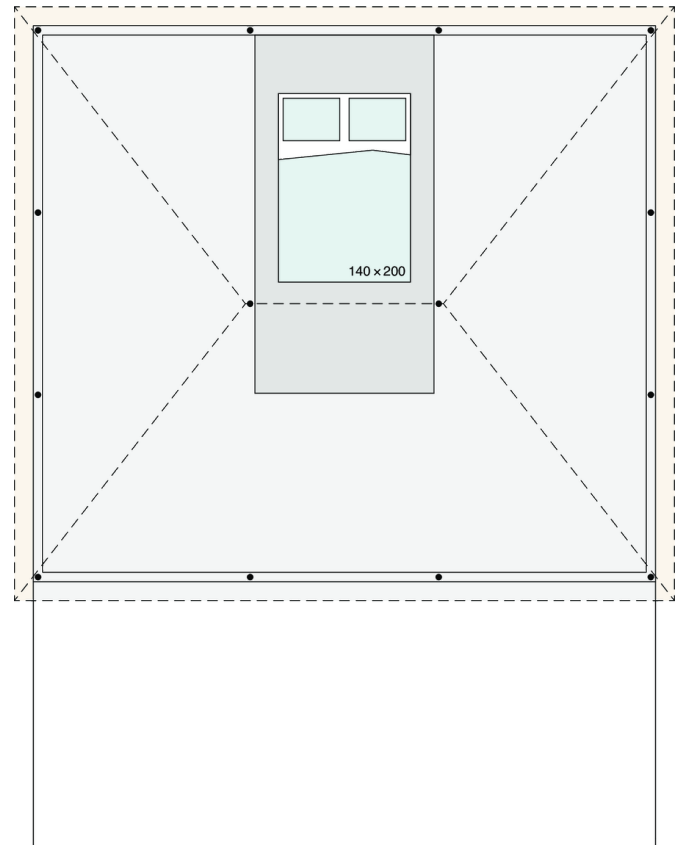

Boutique B05 FAMILY+

Facade:

Boutique XL fasada

Layout:

Boutique XL Family+

Layout 2:

Boutique XL Family+ mansarda

A1 GENERAL

Length interior/exterior	6,6/7,62
Length interior/exterior	6,6/7,62
Width interior/exterior	5,9/6,9
Width interior/exterior	5,9/6,9
Height interior/exterior	3,89/4,67
Height interior/exterior	3,89/4,67
Area	39+7
Area	39+7
Number of beds	6
Number of beds	6
Number of bedrooms	3
Number of bedrooms	3
Number of bathrooms	1
Number of bathrooms	1
Loft bedroom	X
Loft bedroom	X
Kitchen	X
Kitchen	X
Transport length	5,9
Transport length	5,9
Transport width	2,3
Transport width	2,3
Transport height	2,55
Transport height	2,55