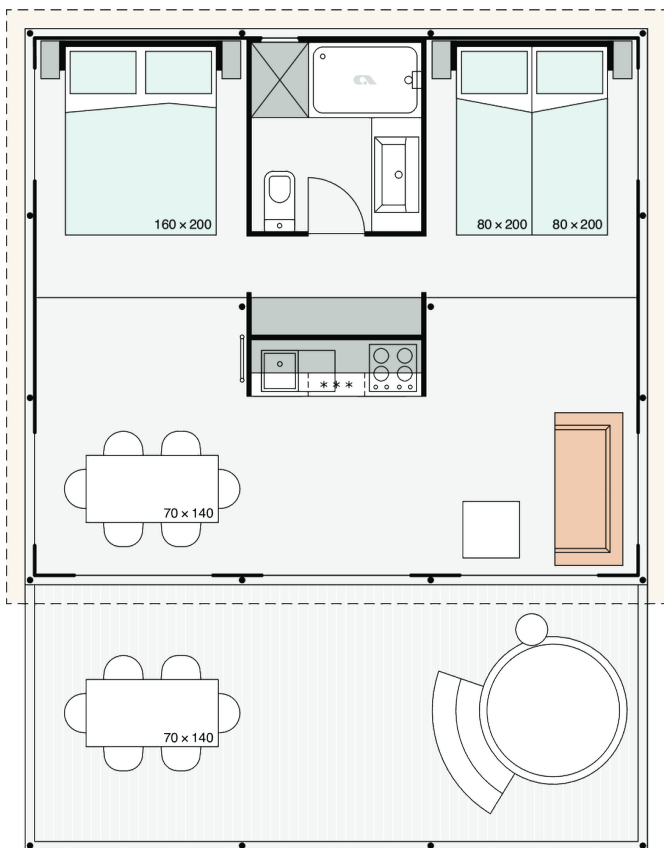

Boutique B05 FAMILY+

Facade:

Boutique XL fasada

Layout:

Boutique XL Family+

Layout 2:

Boutique XL Family+ mansarda

A1 GENERAL

Length interior/exterior	6,6/7,62
Length interior/exterior	6,6/7,62
Width interior/exterior	5,9/6,9
Width interior/exterior	5,9/6,9
Height interior/exterior	3,89/4,67
Height interior/exterior	3,89/4,67
Area	39+7
Area	39+7
Number of beds	6
Number of beds	6
Number of bedrooms	3
Number of bedrooms	3
Number of bathrooms	1
Number of bathrooms	1
Loft bedroom	X
Loft bedroom	X
Kitchen	X
Kitchen	X
Transport length	5,9
Transport length	5,9
Transport width	2,3
Transport width	2,3
Transport height	2,55
Transport height	2,55