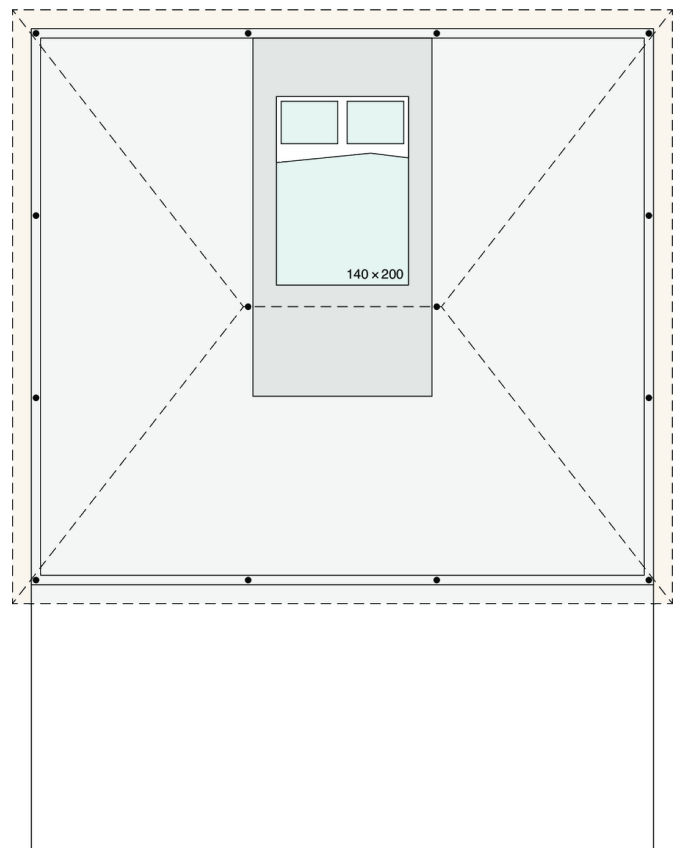

Boutique B05 FAMILY+

Facade:

Boutique XL fasada

Layout:

Boutique XL Family+

Layout 2:

Boutique XL Family+ mansarda

A1 GENERAL

Length interior/exterior	6,6/7,62
Length interior/exterior	6,6/7,62
Width interior/exterior	5,9/6,9
Width interior/exterior	5,9/6,9
Height interior/exterior	3,89/4,67
Height interior/exterior	3,89/4,67
Area	39+7
Area	39+7
Number of beds	6
Number of beds	6
Number of bedrooms	3
Number of bedrooms	3
Number of bathrooms	1
Number of bathrooms	1
Loft bedroom	X
Loft bedroom	X
Kitchen	X
Kitchen	X
Transport length	5,9
Transport length	5,9
Transport width	2,3
Transport width	2,3
Transport height	2,55
Transport height	2,55