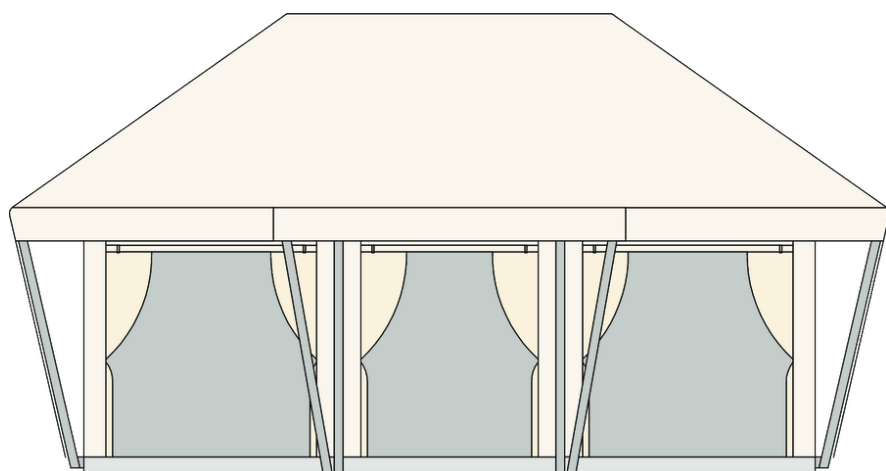

Boutique B05 BASIC

Facade:

Boutique XL fasada

Layout:

Boutique XL Basic

A1 GENERAL

Length interior/exterior	6,6/7,62
Length interior/exterior	6,6/7,62
Width interior/exterior	5,9/6,9
Width interior/exterior	5,9/6,9
Height interior/exterior	3,89/4,67
Height interior/exterior	3,89/4,67
Area	39+7
Area	39+7
Number of beds	-
Number of beds	6
Number of bedrooms	-
Number of bedrooms	3
Number of bathrooms	-
Number of bathrooms	1
Loft bedroom	-
Loft bedroom	X
Kitchen	-
Transport length	5,9
Transport length	5,9
Transport width	2,3
Transport width	2,3
Transport height	2,55
Transport height	2,55