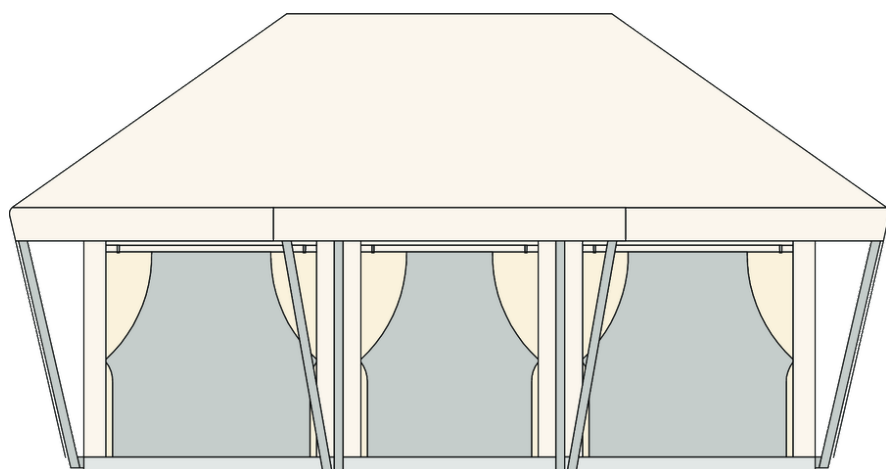

Boutique B05 BASIC

Facade:

Boutique XL fasada

Layout:

Boutique XL Basic

A1 GENERAL

Length interior/exterior	6,6/7,62
Length interior/exterior	6,6/7,62
Width interior/exterior	5,9/6,9
Width interior/exterior	5,9/6,9
Height interior/exterior	3,89/4,67
Height interior/exterior	3,89/4,67
Area	39+7
Area	39+7
Number of beds	-
Number of beds	6
Number of bedrooms	-
Number of bedrooms	3
Number of bathrooms	-
Number of bathrooms	1
Loft bedroom	-
Loft bedroom	X
Kitchen	-
Transport length	5,9
Transport length	5,9
Transport width	2,3
Transport width	2,3
Transport height	2,55
Transport height	2,55