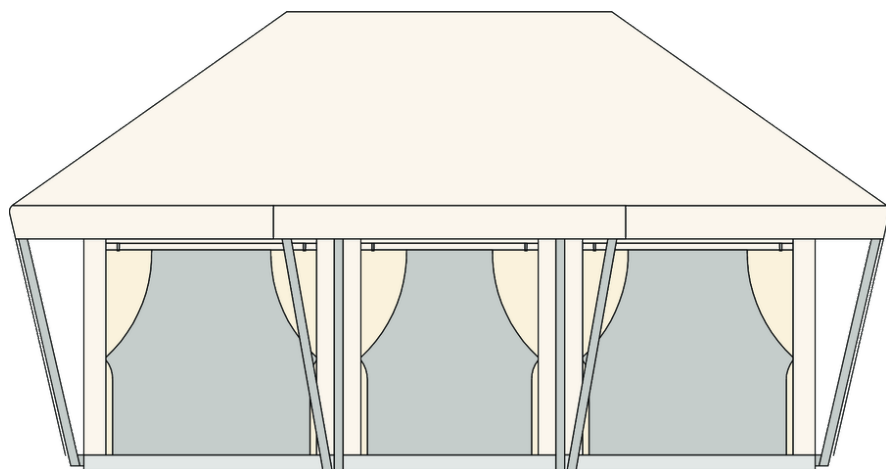

Boutique B05 BASIC

Facade:

Boutique XL fasada

Layout:

Boutique XL Basic

A1 GENERAL

Length interior/exterior	6,6/7,62
Length interior/exterior	6,6/7,62
Width interior/exterior	5,9/6,9
Width interior/exterior	5,9/6,9
Height interior/exterior	3,89/4,67
Height interior/exterior	3,89/4,67
Area	39+7
Area	39+7
Number of beds	-
Number of beds	6
Number of bedrooms	-
Number of bedrooms	3
Number of bathrooms	-
Number of bathrooms	1
Loft bedroom	-
Loft bedroom	X
Kitchen	-
Transport length	5,9
Transport length	5,9
Transport width	2,3
Transport width	2,3
Transport height	2,55
Transport height	2,55