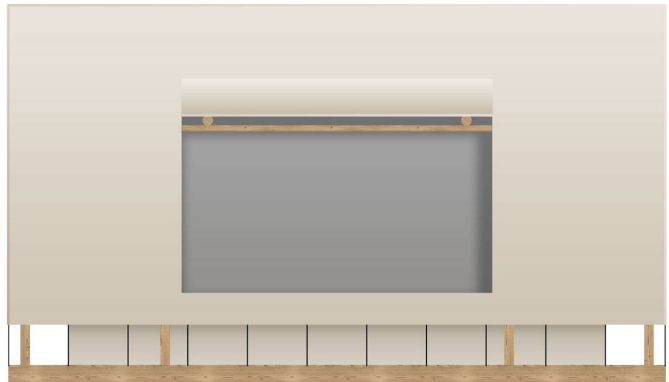

Basic OUTLOOK

Facade:

Facade 2:

Layout:

Basic OUTLOOK
A1 GENERAL

Length interior/exterior	4,5/5,6
Width interior/exterior	3,2/4,1
Height interior/exterior	2,45/3
Area	14,40
Number of beds	-
Number of bedrooms	-
Number of bathrooms	-
Kitchen	-
Transport length	2,5
Transport width	2
Transport height	0,9

B1 CHASSIS

Leveling Feet	O, 1-2%
Subframework of spruce wood	X
Anchoring kit	O

B2 FLOOR

Carpet	O
Larchwood boards floor	X

B3 EXTERIOR WALLS

Construction poles Pinewood KVH 60 x 100	X
Roof canvas TenCate Campshield FR1 420g/m2 (FR)	O
Interior canvas TenCate Campshield FR2 290g/m2 (FR)	O
Window with mosquito net	X
Front entrance opening section on zipper	X
Mosquito net for entrance opening	X
Pad lock system	X
Master key for pad lock system	O
Winter cover	O
Interior canvas Subrenat CAMP420PC 2I 420g/m2	X
Roof Subrenat CAMP420PC 2I 420g/m2	X