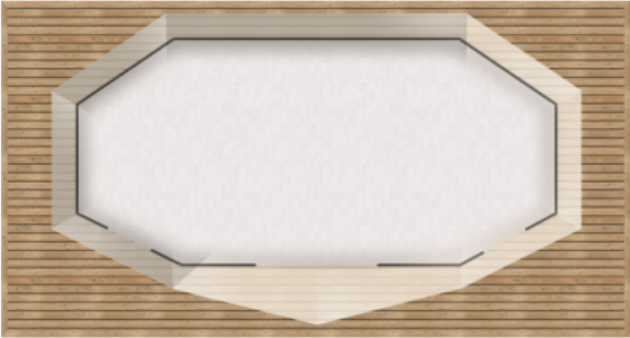

Basic BELL

Facade:

Layout:

Basic BELL
A1 GENERAL

Length interior/exterior	3,4/4,3
Width interior/exterior	3,4/5,4
Height interior/exterior	2,15/2,48
Area	19,72
Number of beds	-
Number of bedrooms	-
Number of bathrooms	-
Kitchen	-
Transport length	2,15
Transport width	2,5
Transport height	0,9

B1 CHASSIS

Leveling Feet	O, 1-2%
Subframework of spruce wood	X
Anchoring kit	O

B2 FLOOR

Carpet	O
Larchwood boards floor	X

B3 EXTERIOR WALLS

Construction poles Pinewood KVH 60 x 100	X
Roof canvas TenCate Campshield FR1 420g/m2 (FR)	O
Interior canvas TenCate Campshield FR2 290g/m2 (FR)	O
Window with mosquito net	X
Front entrance opening section on zipper	X
Mosquito net for entrance opening	X
Pad lock system	X
Master key for pad lock system	O
Winter cover	O
Interior canvas Subrenat CAMP420PC 2I 420g/m2	X
Roof Subrenat CAMP420PC 2I 420g/m2	X

E1 EXTERIOR EQUIPMENT

Basic BELL

Canopy over entrance	X
Terrace floor 2000x1000 mm	O
Terrace floor 2000 x2500 mm	O

Legal Notice

The information on this website is provided "as is" and without warranty of any kind, expressed or implied, including (but not limited to) any implied warranties of merchantability and non-infringement of third party rights. While the information provided is believed to be accurate, it may include errors or inaccuracies. In no event shall Adria Home be liable to any person for any special, indirect or consequential damages relating to this material, unless caused by gross negligence or intentional misconduct. The purpose of this website is illustrative. The website may show visuals which may include some elements not belonging to the standard equipment or portray products which may not be available in all markets. Products may change in terms of technical specification and commercial details and in relation to specific regulations. You are advised to always contact your selected Adria representative to obtain all detailed information prior to purchasing.