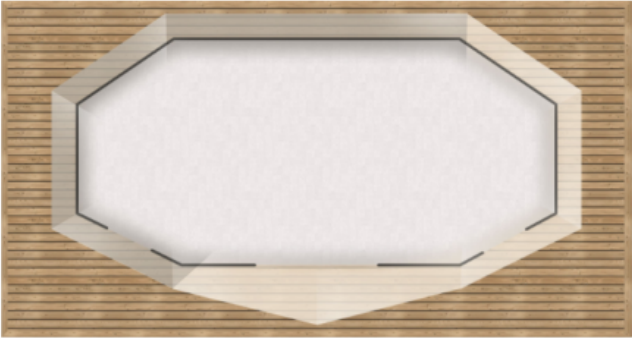

Basic BELL

Facade:

Layout:

Basic BELL**A1 GENERAL**

Length interior/exterior	3,4/4,3
Width interior/exterior	3,4/5,4
Height interior/exterior	2,15/2,48
Area	19,72
Number of beds	-
Number of bedrooms	-
Number of bathrooms	-
Kitchen	-
Transport length	2,15
Transport width	2,5
Transport height	0,9

B1 CHASSIS

Leveling Feet	O, 1-2%
Subframework of spruce wood	X
Anchoring kit	O

B2 FLOOR

Carpet	O
Larchwood boards floor	X

B3 EXTERIOR WALLS

Construction poles Pinewood KVH 60 x 100	X
Roof canvas TenCate Campshield FR1 420g/m2 (FR)	O
Interior canvas TenCate Campshield FR2 290g/m2 (FR)	O
Window with mosquito net	X
Front entrance opening section on zipper	X
Mosquito net for entrance opening	X
Pad lock system	X
Master key for pad lock system	O
Winter cover	O
Interior canvas Subrenat CAMP420PC 2I 420g/m2	X
Roof Subrenat CAMP420PC 2I 420g/m2	X

E1 EXTERIOR EQUIPMENT

Basic BELL

Canopy over entrance	X
Terrace floor 2000x1000 mm	O
Terrace floor 2000 x2500 mm	O

Legal Notice

The information on this website is provided "as is" and without warranty of any kind, expressed or implied, including (but not limited to) any implied warranties of merchantability and non-infringement of third party rights. While the information provided is believed to be accurate, it may include errors or inaccuracies. In no event shall Adria Home be liable to any person for any special, indirect or consequential damages relating to this material, unless caused by gross negligence or intentional misconduct. The purpose of this website is illustrative. The website may show visuals which may include some elements not belonging to the standard equipment or portray products which may not be available in all markets. Products may change in terms of technical specification and commercial details and in relation to specific regulations. You are advised to always contact your selected Adria representative to obtain all detailed information prior to purchasing.