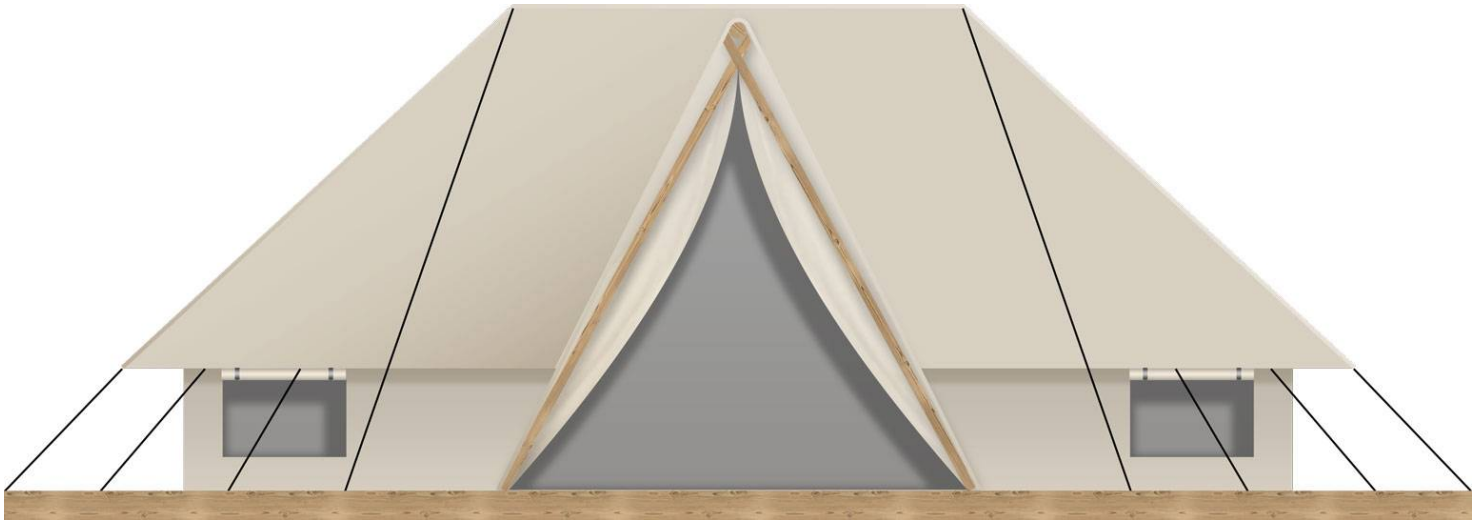

Basic BELL

Facade:

Layout:

Basic BELL
A1 GENERAL

Length interior/exterior	3,4/4,3
Width interior/exterior	3,4/5,4
Height interior/exterior	2,15/2,48
Area	19,72
Number of beds	-
Number of bedrooms	-
Number of bathrooms	-
Kitchen	-
Transport length	2,15
Transport width	2,5
Transport height	0,9

B1 CHASSIS

Leveling Feet	O, 1-2%
Subframework of spruce wood	X
Anchoring kit	O

B2 FLOOR

Carpet	O
Larchwood boards floor	X

B3 EXTERIOR WALLS

Construction poles Pinewood KVH 60 x 100	X
Roof canvas TenCate Campshield FR1 420g/m2 (FR)	O
Interior canvas TenCate Campshield FR2 290g/m2 (FR)	O
Window with mosquito net	X
Front entrance opening section on zipper	X
Mosquito net for entrance opening	X
Pad lock system	X
Master key for pad lock system	O
Winter cover	O
Interior canvas Subrenat CAMP420PC 2I 420g/m2	X
Roof Subrenat CAMP420PC 2I 420g/m2	X

E1 EXTERIOR EQUIPMENT

Basic BELL

Canopy over entrance	X
Terrace floor 2000x1000 mm	O
Terrace floor 2000 x2500 mm	O

Legal Notice

The information on this website is provided "as is" and without warranty of any kind, expressed or implied, including (but not limited to) any implied warranties of merchantability and non-infringement of third party rights. While the information provided is believed to be accurate, it may include errors or inaccuracies. In no event shall Adria Home be liable to any person for any special, indirect or consequential damages relating to this material, unless caused by gross negligence or intentional misconduct. The purpose of this website is illustrative. The website may show visuals which may include some elements not belonging to the standard equipment or portray products which may not be available in all markets. Products may change in terms of technical specification and commercial details and in relation to specific regulations. You are advised to always contact your selected Adria representative to obtain all detailed information prior to purchasing.