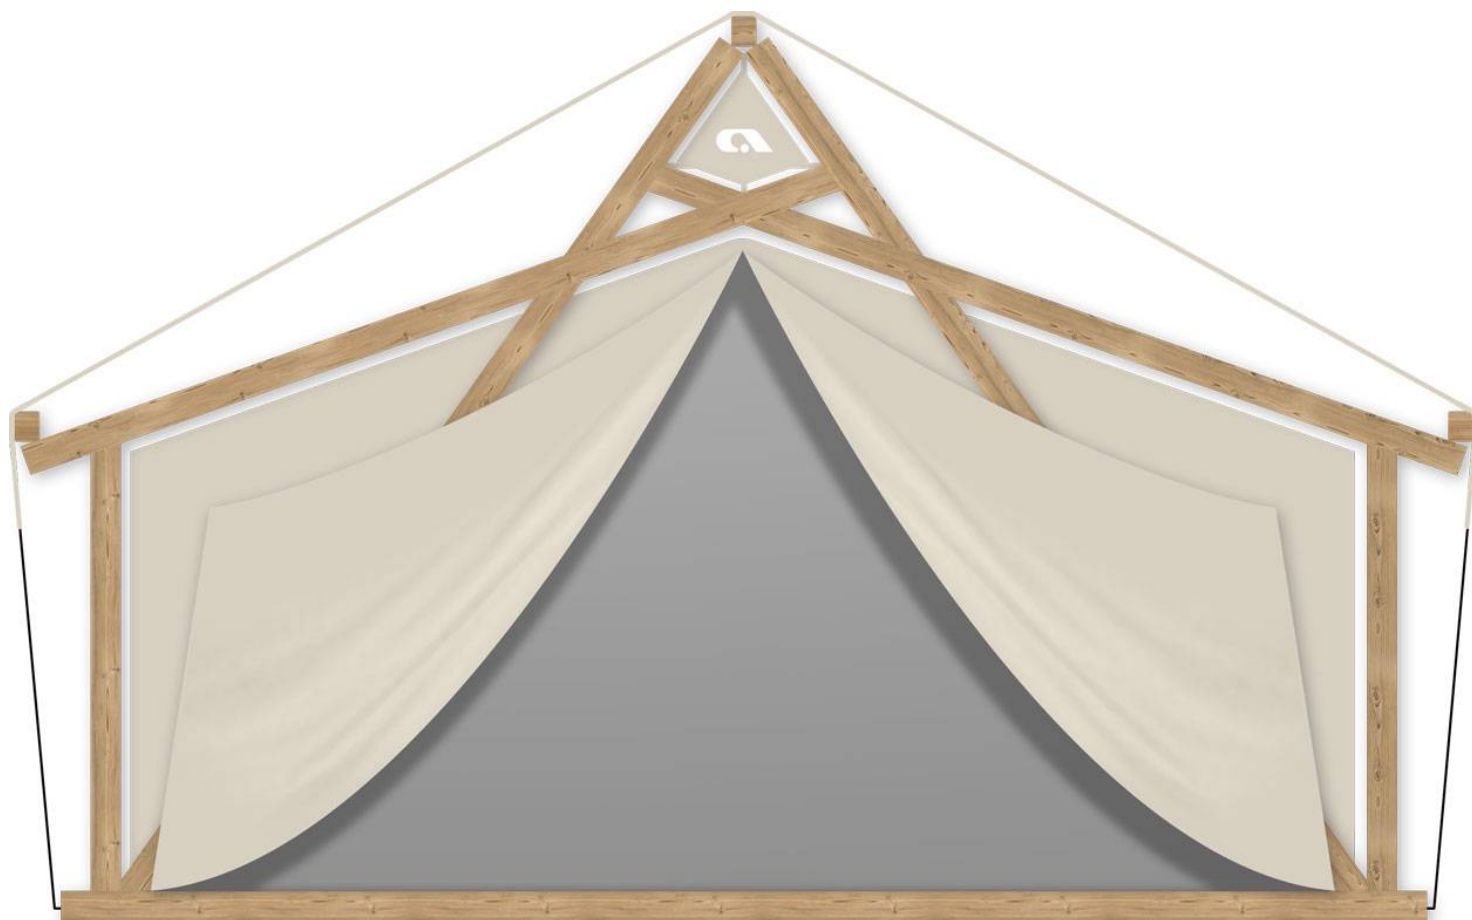

Basic ADRIATIC

Facade:

Layout:

A1 GENERAL

Length interior/exterior	5/7,5
Width interior/exterior	5,05/5,85
Height interior/exterior	2,63/3,63
Area	39,16
Number of beds	-
Number of bedrooms	-
Number of bathrooms	-
Loft bedroom	-
Kitchen	-
Transport length	7,5
Transport width	2,28
Transport height	2,4
Dimension terrace	5,05x2,31

B1 CHASSIS

Leveling Feet	X
Wooden leveling feet 250mm	X
Wooden leveling feet 400mm	O
Subframework of spruce wood	X
Anchoring kit	O

B2 FLOOR

Larchwood boards U-connect	X
----------------------------	---

B3 EXTERIOR WALLS

Construction poles Pinewood BSH 100x120	X
Roof canvas PVC Sattler Complain 745 7M4 640g/m2 (FR)	X
Interior canvas TenCate Campshield FR2 290g/m2 (FR)	O
Wooden chassis cover Adriatic up to 245mm	O
Window with mosquito net	X
Internal canvas rolo	X
Front entrance opening section on zipper	X
Mosquito net for entrance opening	O
External cristal PVC rolo with Vecro tape	X

Basic ADRIATIC

Mosquito net preinstallation on entrance doors	X
Pad lock system	X
Master key for pad lock system	O
Stick for door zipper	X
Wooden chassis cover Adriatic from 400-700mm	O
Winter cover	O
Interior canvas Subrenat CAMP420PC 2I 420g/m2	X