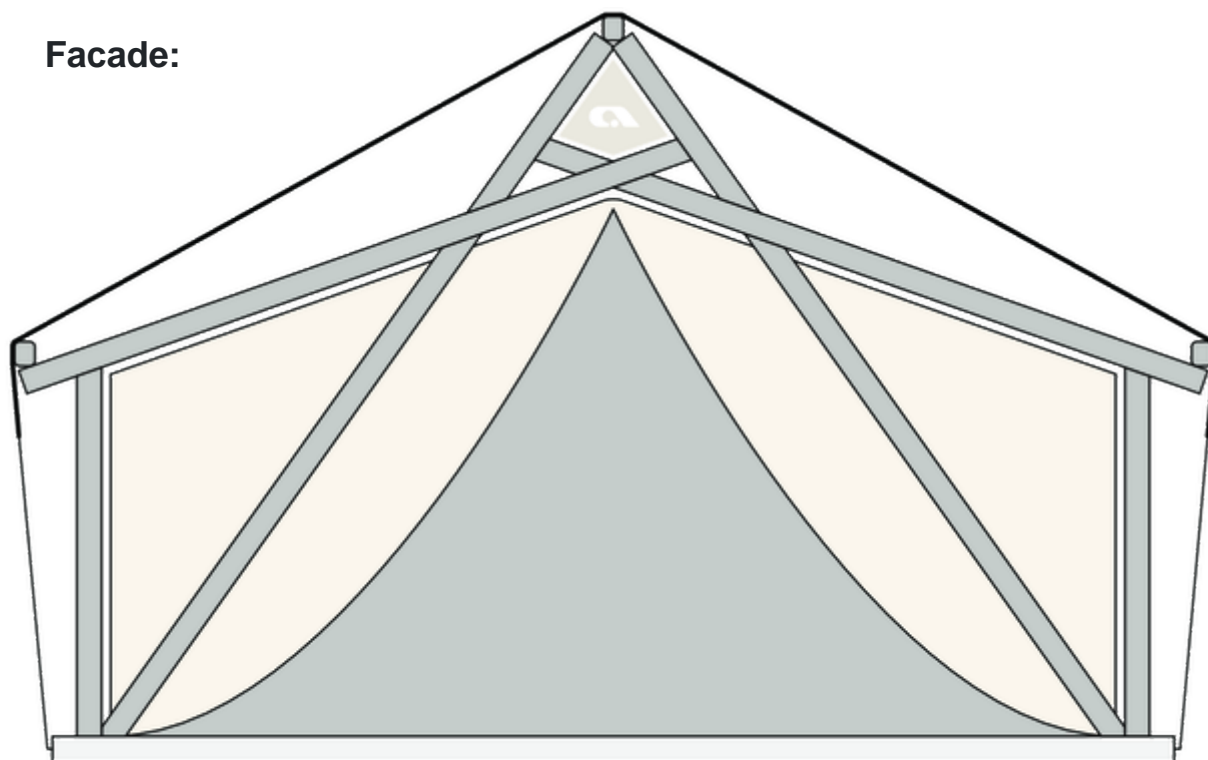

Basic ADRIATIC

Facade:

Adriatic M fasada

Layout:

Basic ADRIATIC

A1 GENERAL

Length interior/exterior	5/7,5
Width interior/exterior	5,05/5,85
Height interior/exterior	2,63/3,63
Area	39,16
Number of beds	-
Number of bedrooms	-
Number of bathrooms	-
Loft bedroom	-
Kitchen	-
Transport length	7,5
Transport width	2,28
Transport height	2,4
Dimension terrace	5,05x2,31

B1 CHASSIS

Leveling Feet	X
Wooden leveling feet 250mm	X
Wooden leveling feet 400mm	O
Subframework of spruce wood	X
Anchoring kit	O

B2 FLOOR

Larchwood boards U-connect	X
----------------------------	---

B3 EXTERIOR WALLS

Construction poles Pinewood BSH 100x120	X
Roof canvas PVC Sattler Complain 745 7M4 640g/m2 (FR)	X
Interior canvas TenCate Campshield FR2 290g/m2 (FR)	O
Wooden chassis cover Adriatic up to 245mm	O
Window with mosquito net	X
Internal canvas rolo	X
Front entrance opening section on zipper	X
Mosquito net for entrance opening	O
External cristal PVC rolo with Vecro tape	X