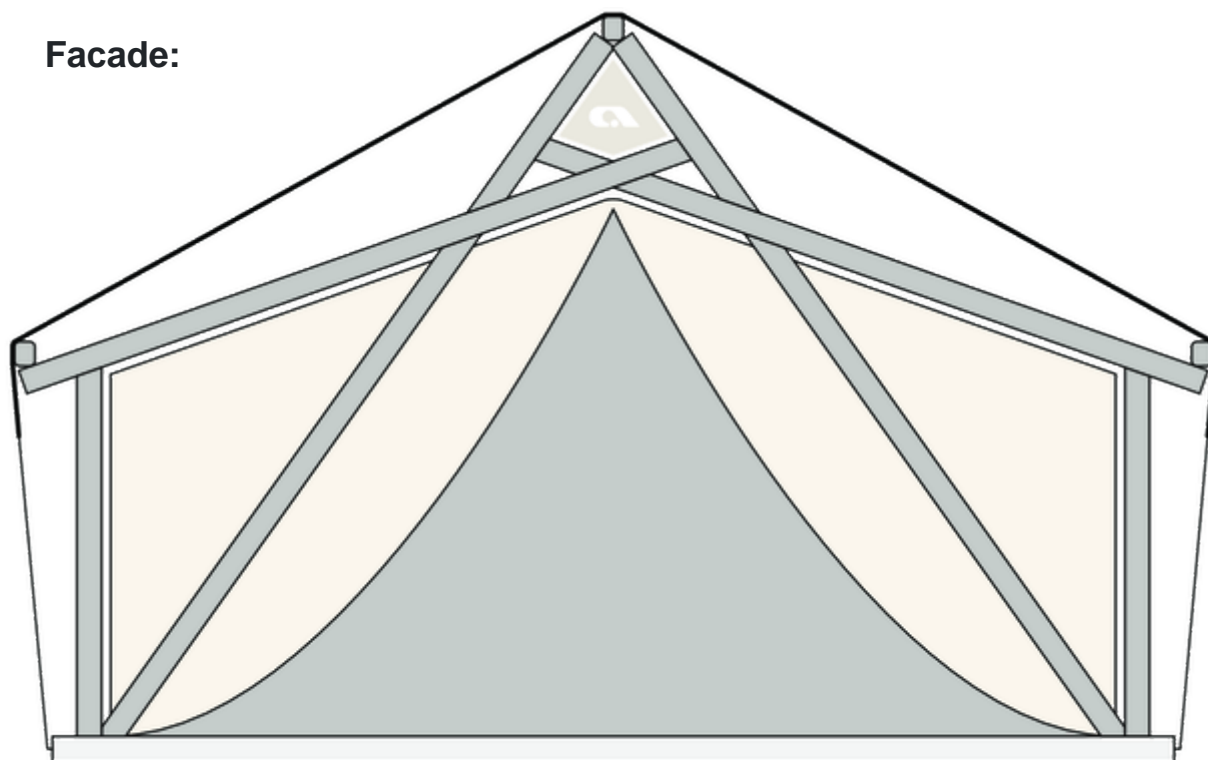

Basic ADRIATIC

Facade:

Adriatic M fasada

Layout:

Adriatic M Basic

A1 GENERAL

Length interior/exterior	5/7,5
Width interior/exterior	5,05/5,85
Height interior/exterior	2,63/3,63
Area	39,16
Number of beds	-
Number of bedrooms	-
Number of bathrooms	-
Loft bedroom	-
Kitchen	-
Transport length	7,5
Transport width	2,28
Transport height	2,4
Dimension terrace	5,05x2,31

B1 CHASSIS

Leveling Feet 1-2%	X
Wooden leveling feet 250mm	X
Wooden leveling feet 400mm	O
Subframework of spruce wood	X
Anchoring kit	O

B2 FLOOR

Larchwood boards U-connect	X
----------------------------	---

B3 EXTERIOR WALLS

Construction poles Pinewood BSH 100x120	X
Roof canvas PVC Sattler Complain 745 7M4 640g/m2 (FR)	X
Interior canvas TenCate Campshield FR2 290g/m2 (FR)	O
Wooden chassis cover Adriatic up to 245mm	O
Window with mosquito net	X
Internal canvas rolo	X
Front entrance opening section on zipper	X
Mosquito net for entrance opening	O
External cristal PVC rolo with Vecro tape	X